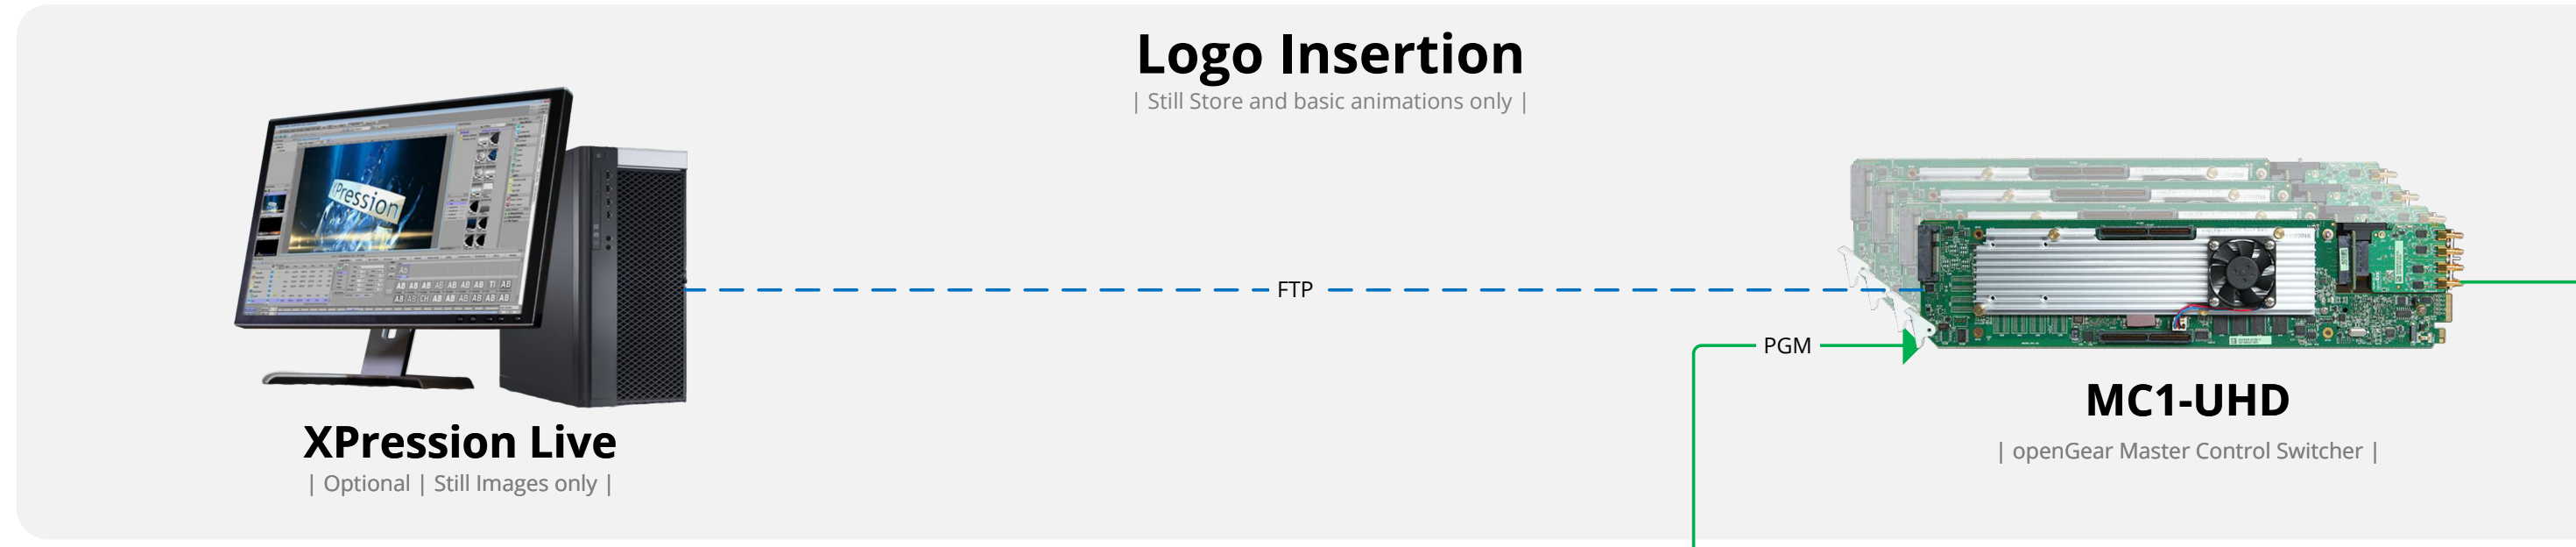

Up Stream Program

LEGEND	
VIDEO	
■	SD / HD / 3G SDI
AUDIO	
■	AES AUDIO
CONTROL & DATA	
■	NETWORK
■	SERIAL
■	GPI/O

Ross Downstream Master Control Solutions

openGear | MC1-UHD