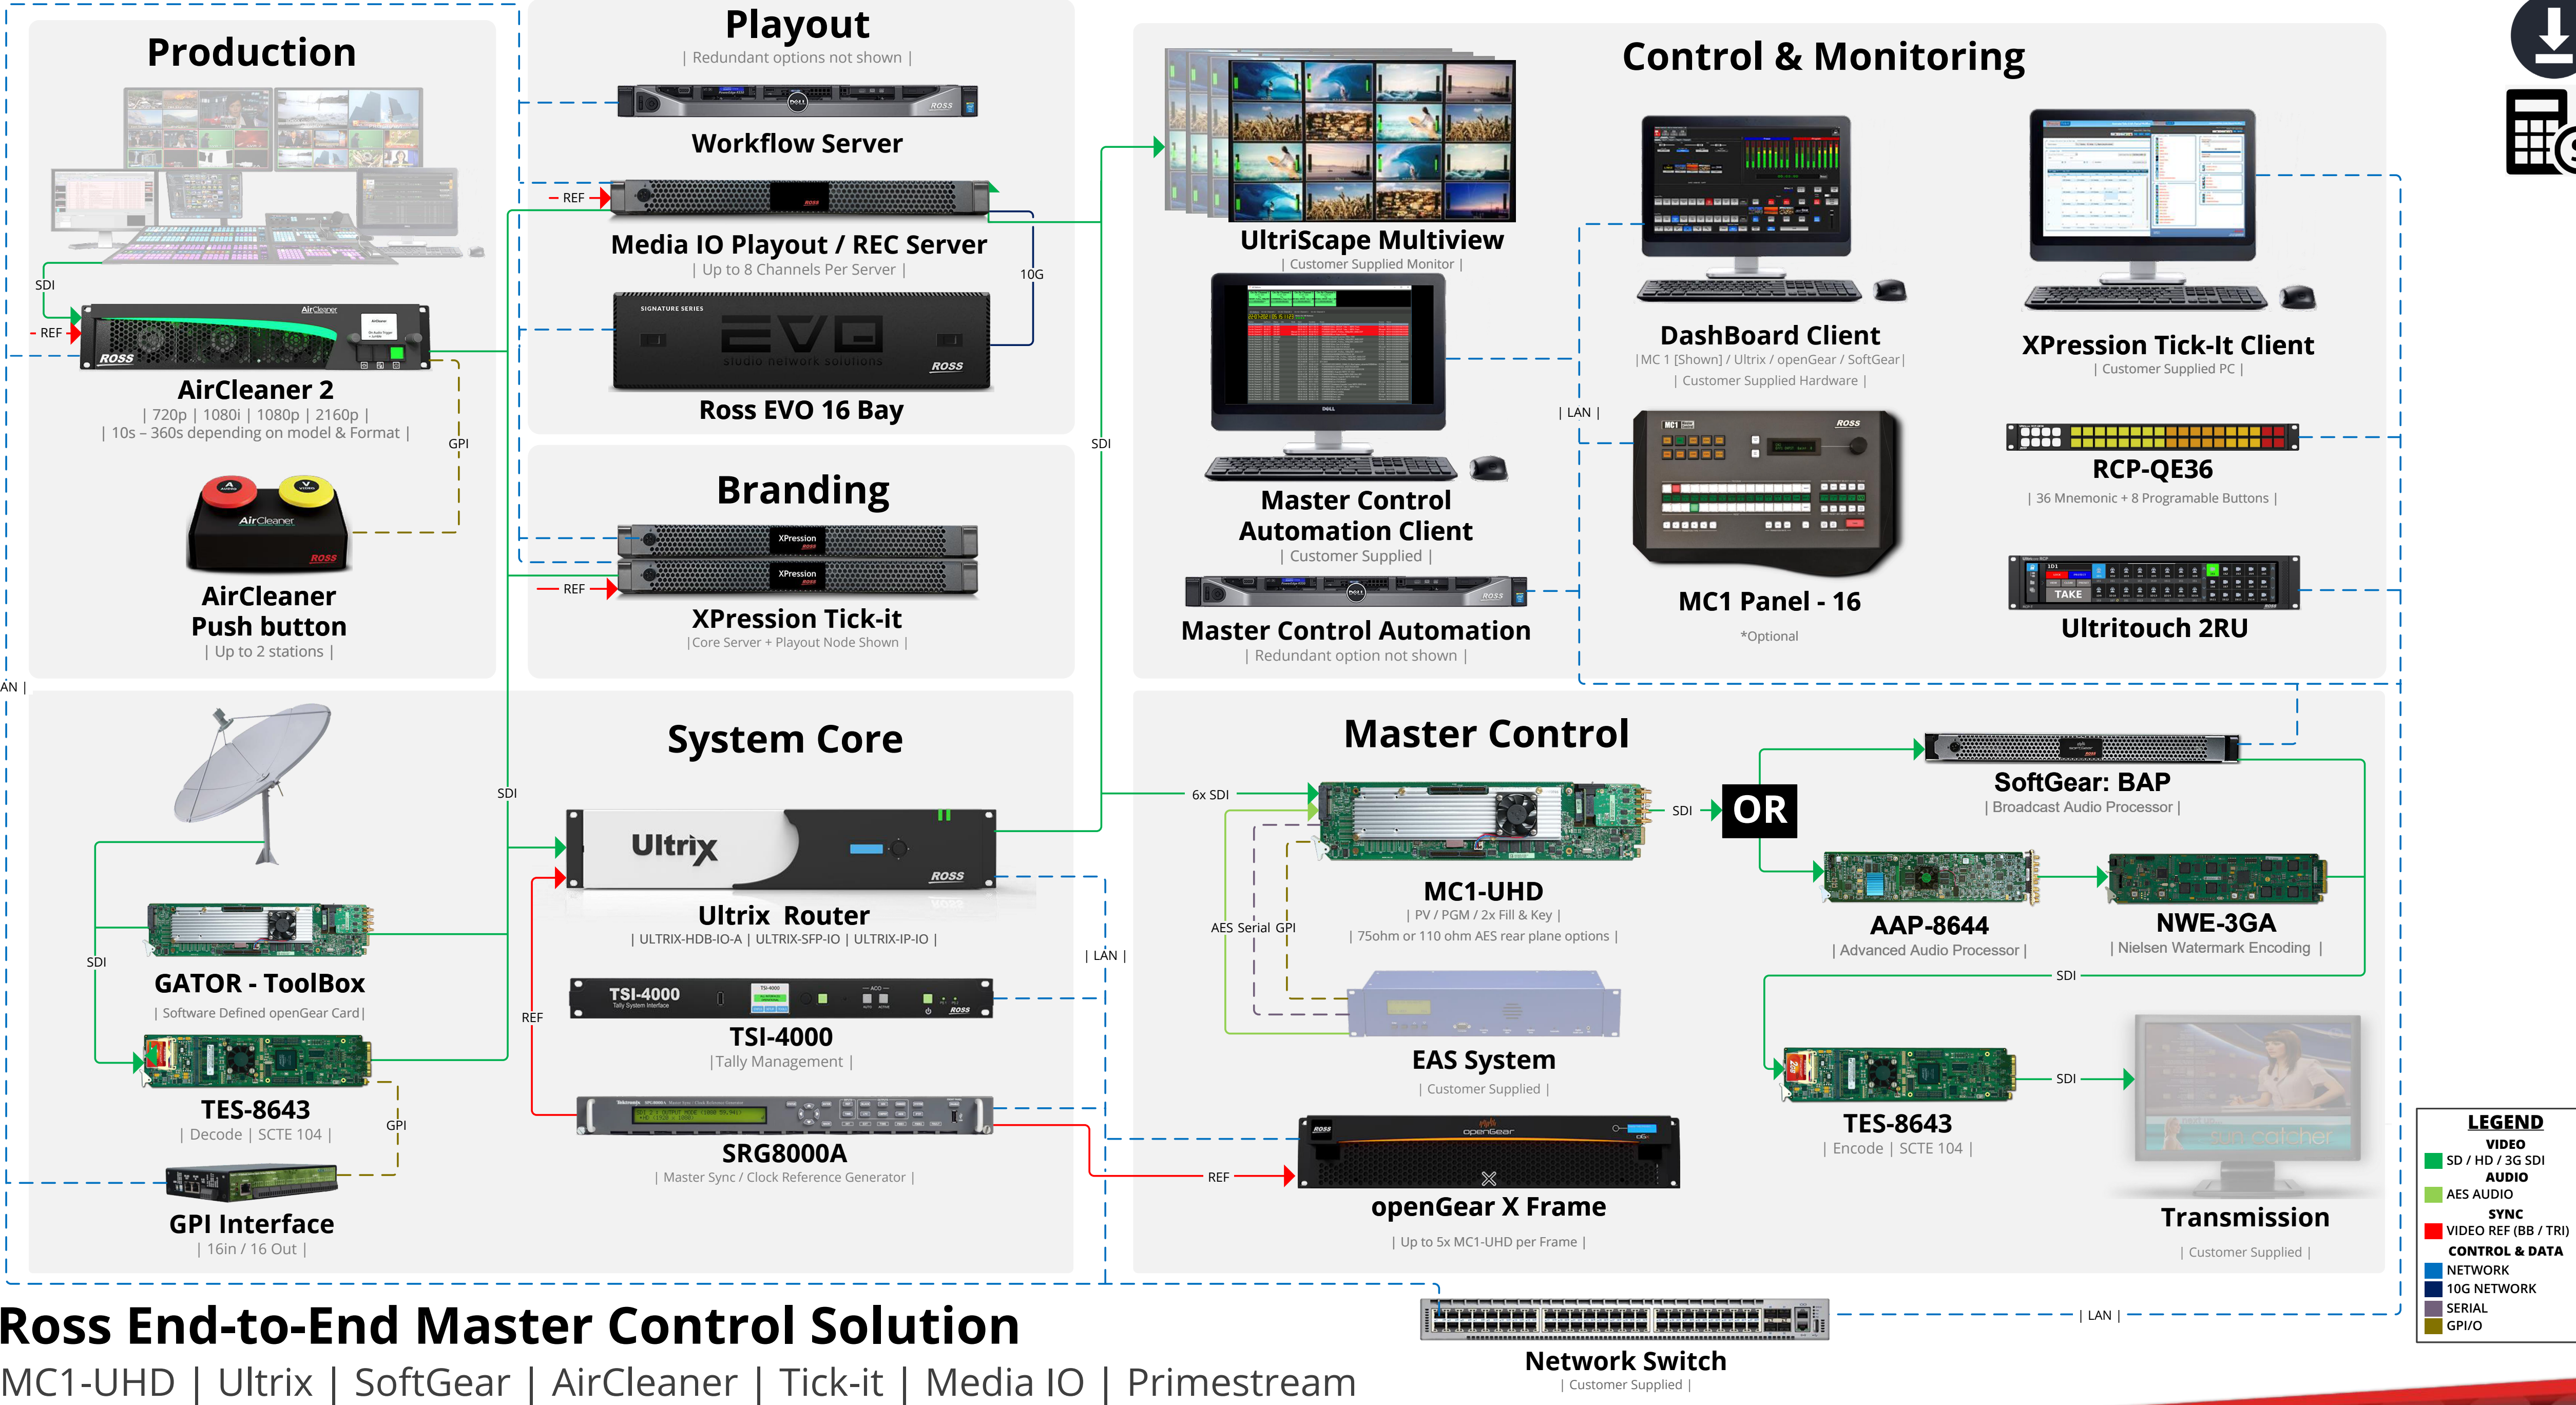

### MC1-UHD

- SD/HD/3G/UHD Master control Switcher
- Presmaster Protocol
- 2x External Keys
- 1x 2D DVE for Squeeze back
- EAS Insertion
- openGear Card
- Dashboard controlled

### XPRESSION TICK-IT

- Browser Based Access
- Traffic integration
- Advanced Scheduling
- Multi-Channel Scalability
- Manual or Automated control

### ULTRIX

- SD/HD/3G/UHD
- SDI / ST2110
- 16x16 - 160x160
- Software defined
- Ultriscope MultiViewer w/ Closed Captioning

# Ross End-to-End Master Control Solution

MC1-UHD | Ultrix | SoftGear | AirCleaner | Tick-it | Media IO | Primestream