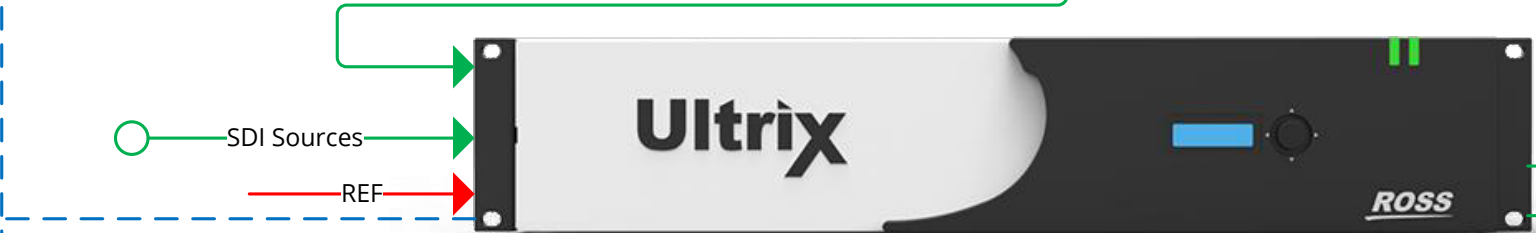

Ingest, Playout & Branding

Production & Live Feeds

Control & Monitoring

Hardware

EAS

LEGEND

- **VIDEO**
  SD / HD / 3G SDI
- **AUDIO**
  AES AUDIO
- **SYNC**
  VIDEO REF (BB / TRI)
- **CONTROL & DATA**
  NETWORK
  SERIAL
  GPI/O

Ross Multiple Channel Master Control Solution

| MC1 | XPression Tick-it | Ultrix | Media IO | openGear | SoftGear | Detour |