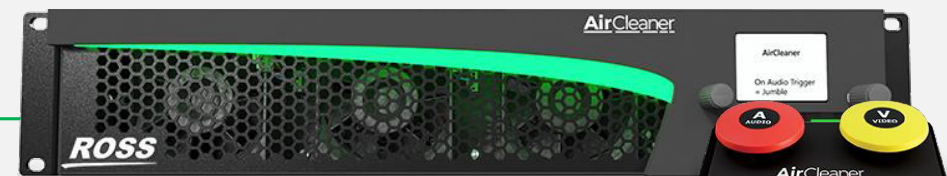

Production & Live Feeds

Remote Feeds
| Customer Supplied |