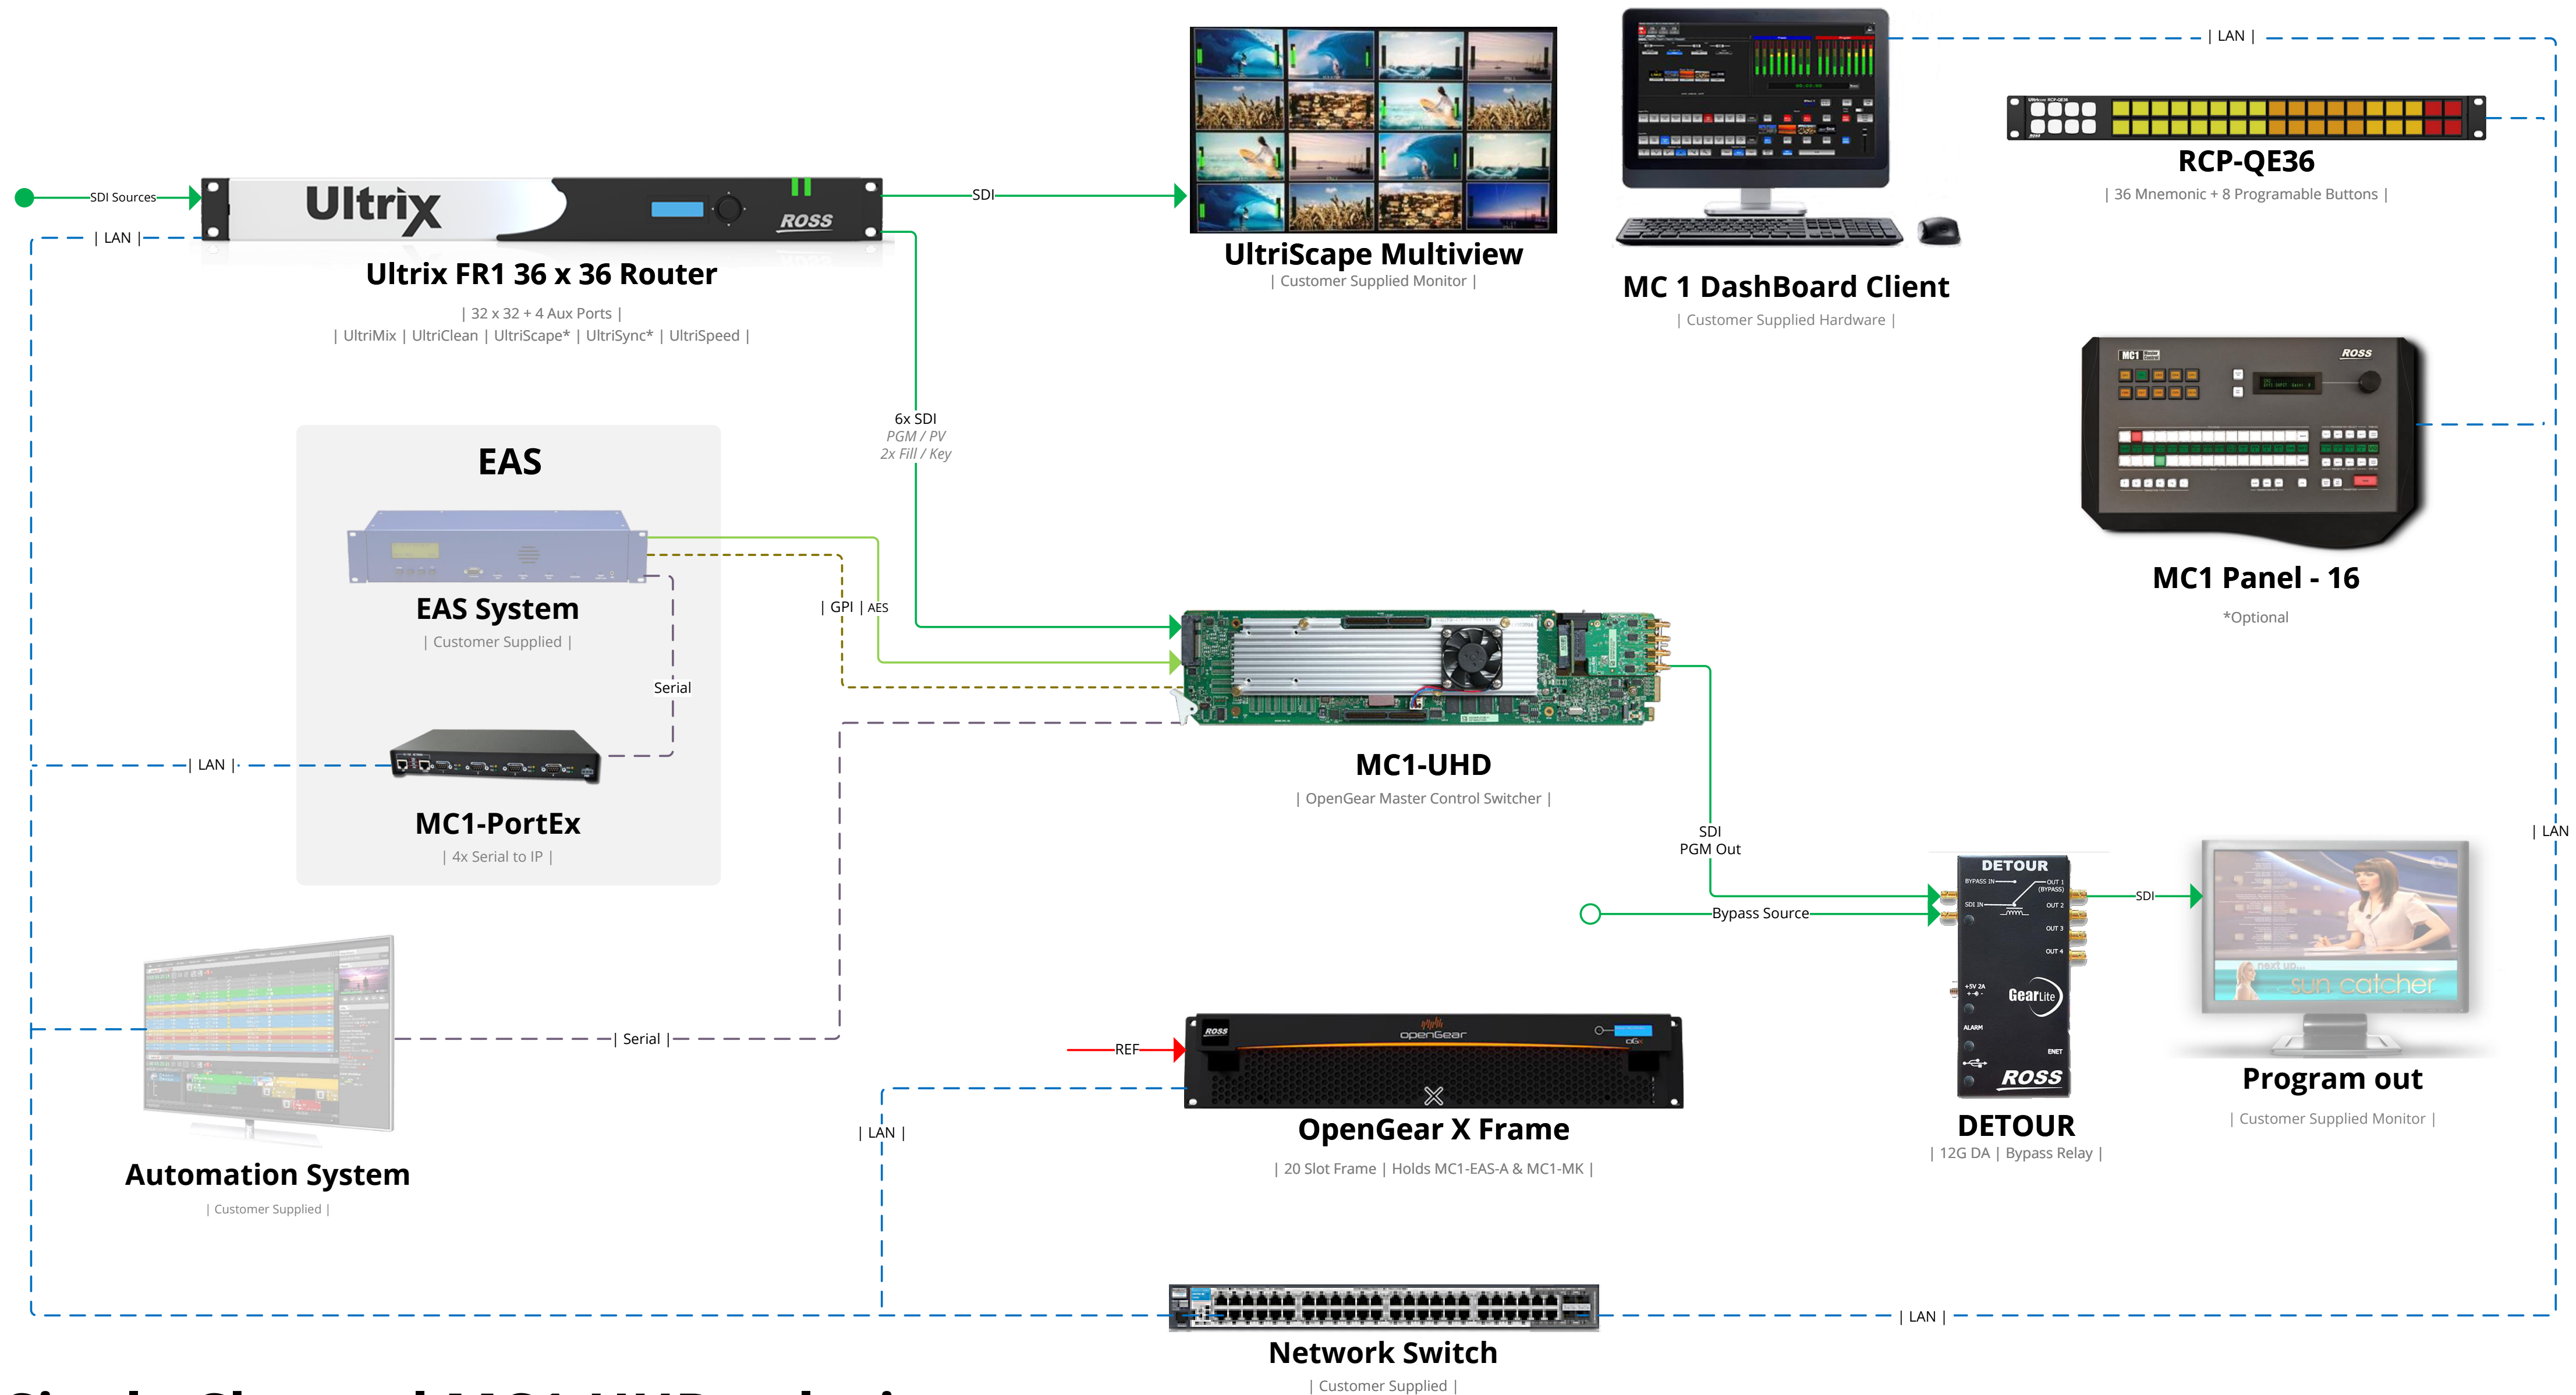

LEGEND

VIDEO	
Green	SD / HD / 3G SDI
AUDIO	
Light Green	AES AUDIO
Red	SYNC
Red	VIDEO REF (BB / TRI)
CONTROL & DATA	
Blue	NETWORK
Purple	SERIAL
Yellow	GPI/O

Ross Single Channel MC1-UHD solution

openGear | MC1-UHD | Ultrinsic