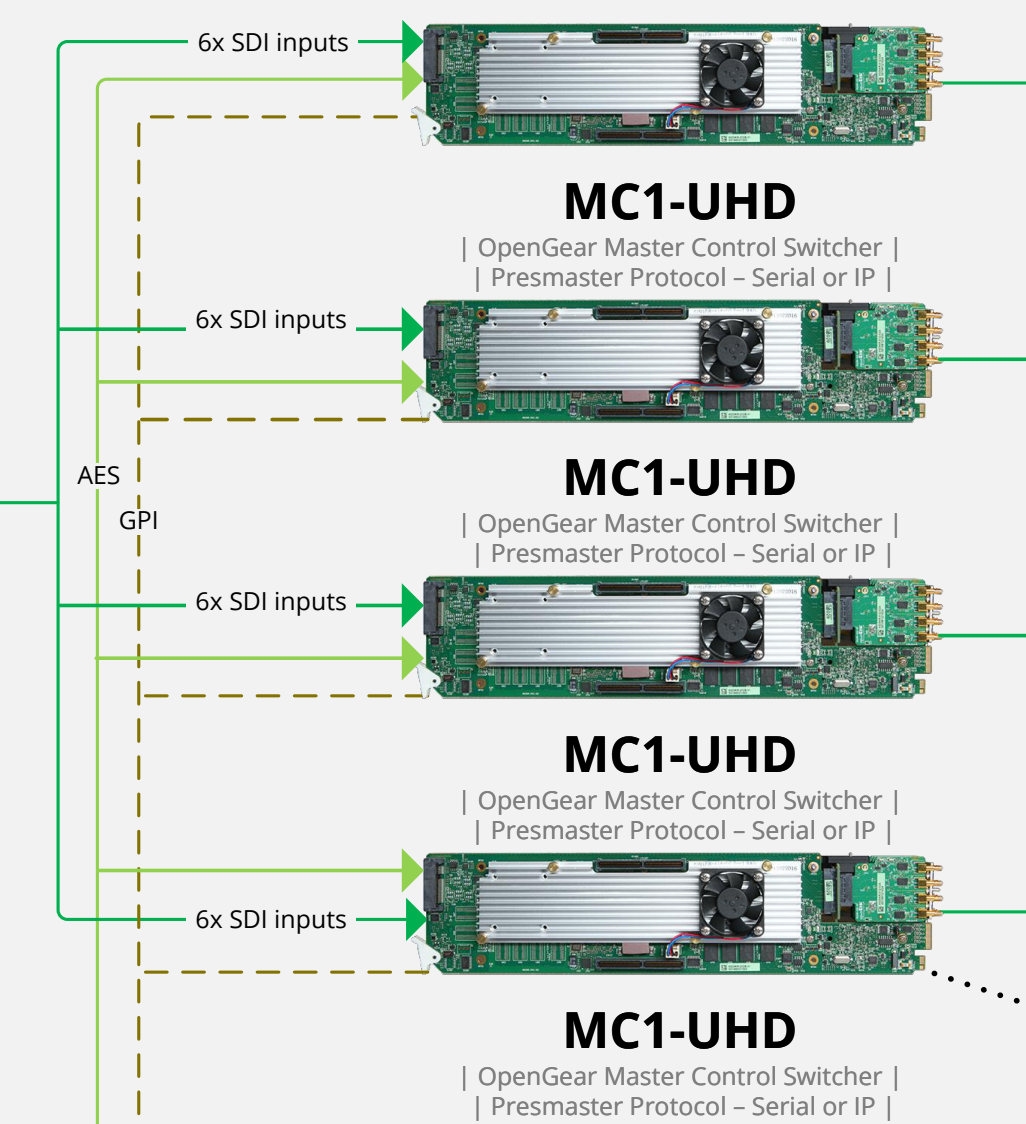

LEGEND

- **VIDEO**
  SD / HD / 3G SDI
- **AUDIO**
  AES AUDIO
- **SYNC**
  VIDEO REF (BB / TRI)
- **CONTROL & DATA**
  NETWORK
  SERIAL
  GPI/O

Ross Multiple Channel Master Control Solution

| MC1 | XPression Tick-it | Ultrix | Media IO | openGear | SoftGear | Detour |