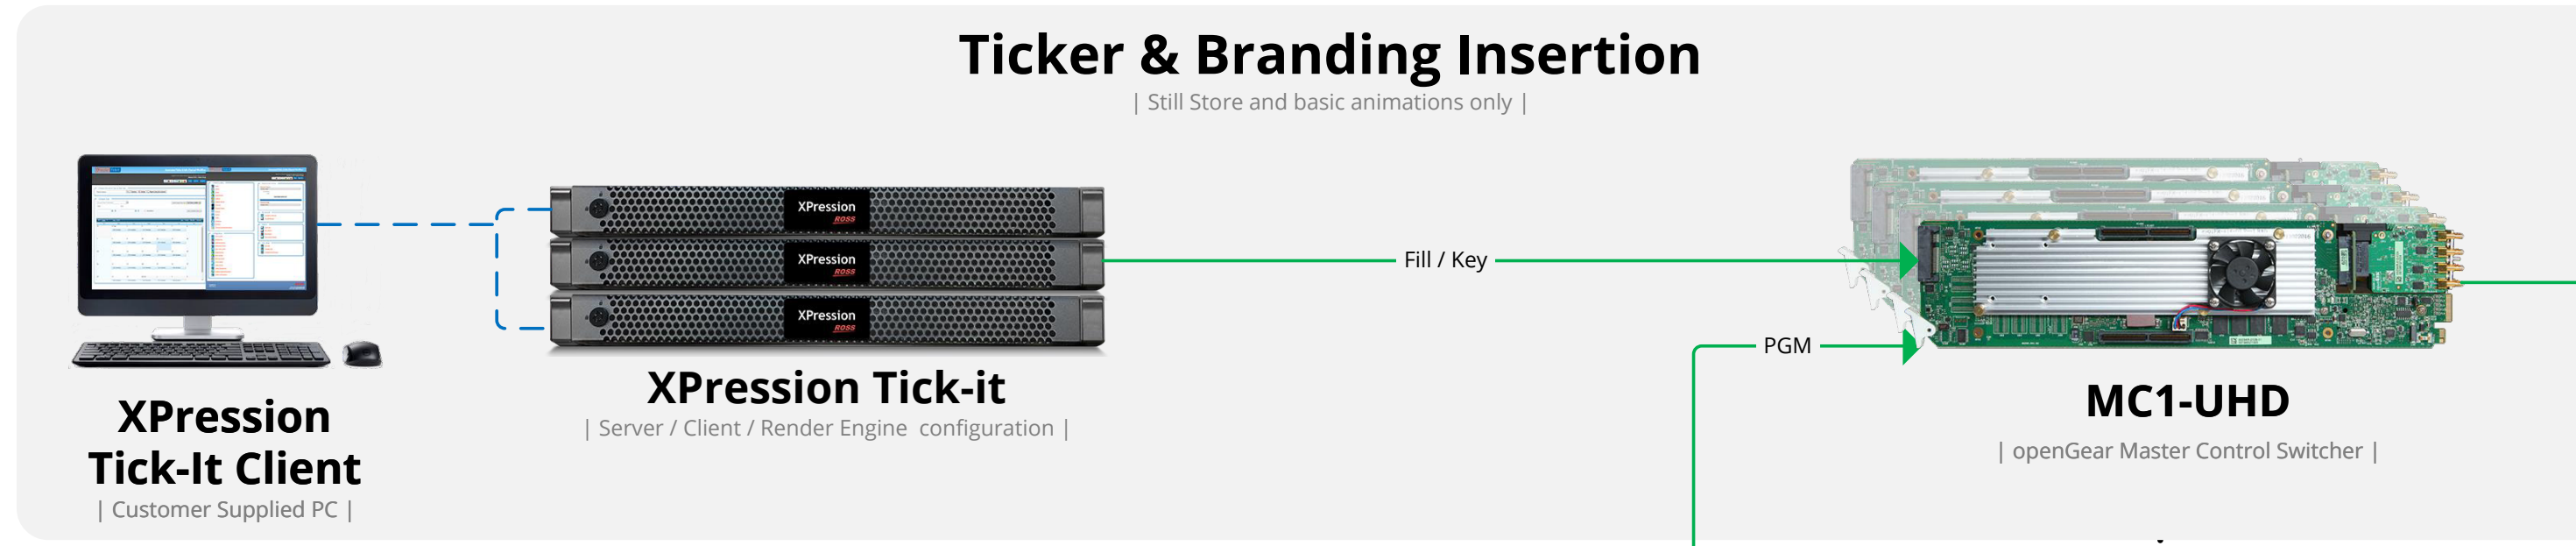

Up Stream Program

LEGEND	
VIDEO	
■	SD / HD / 3G SDI
AUDIO	
■	AES AUDIO
CONTROL & DATA	
■	NETWORK
■	SERIAL
■	GPI/O

Ross Downstream Master Control Solutions

openGear | MC1-UHD