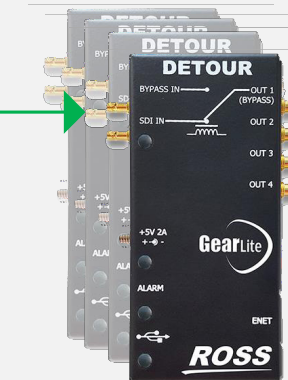

DETOUR
| 12G DA | Bypass Relay |