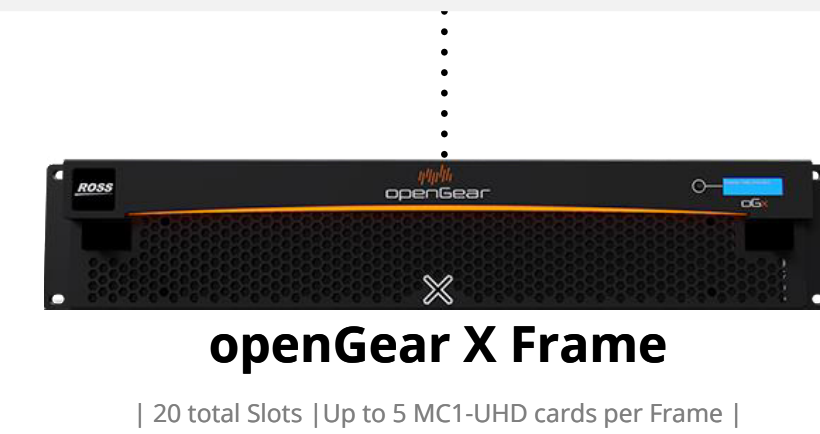

Up Stream Program

LEGEND	
VIDEO	
■	SD / HD / 3G SDI
AUDIO	
■	AES AUDIO
CONTROL & DATA	
■	NETWORK
■	SERIAL
■	GPI/O

Ross Downstream Master Control Solutions

openGear | MC1-UHD