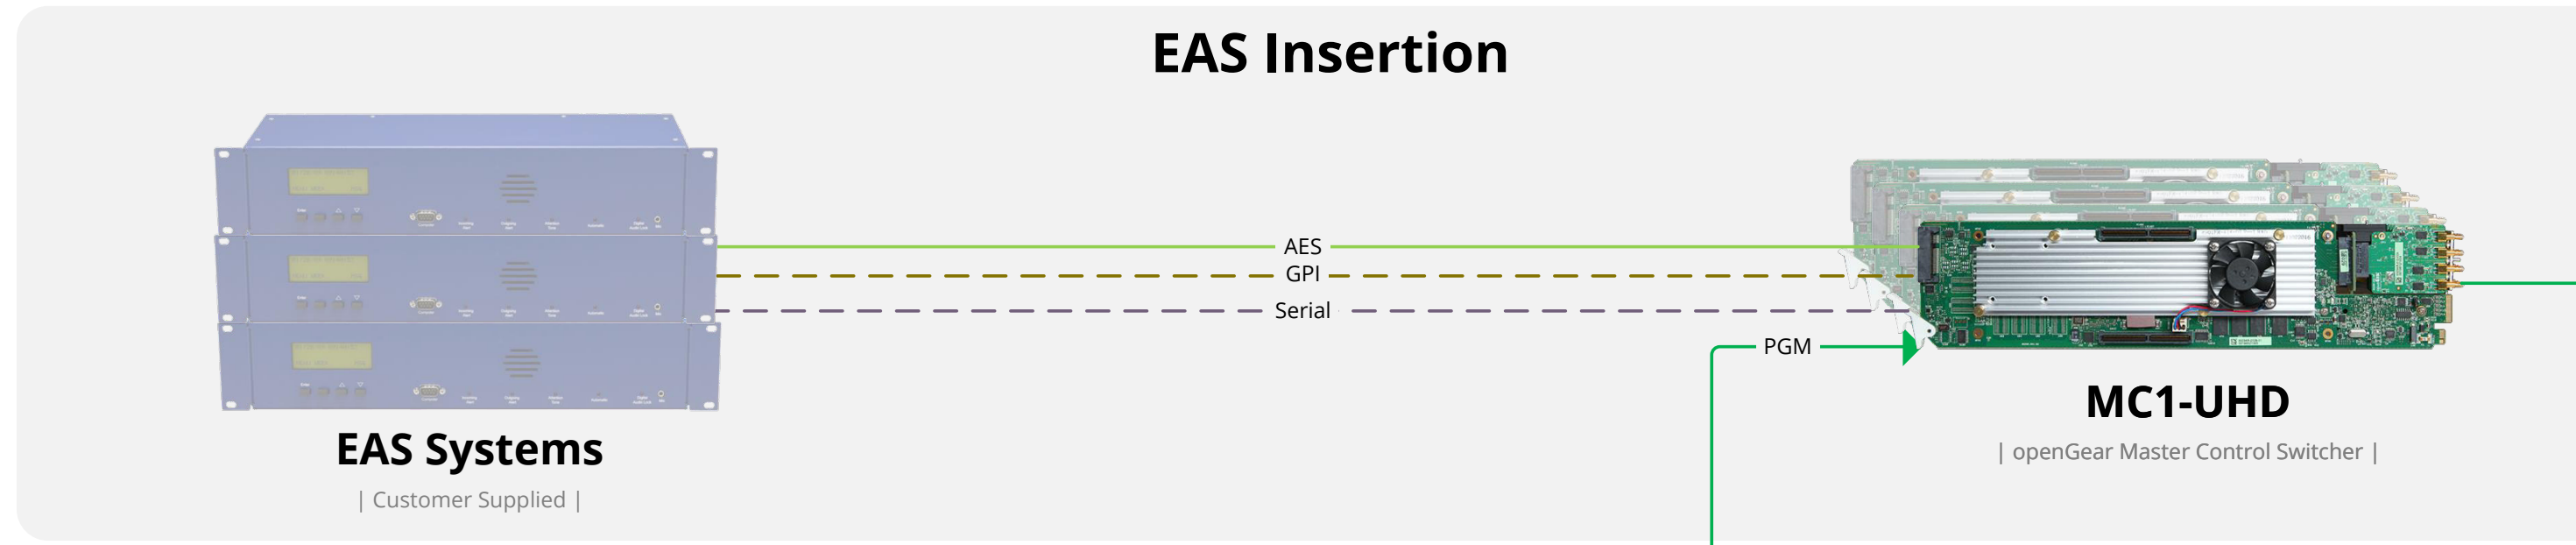

Up Stream Program

LEGEND	
VIDEO	
■	SD / HD / 3G SDI
AUDIO	
■	AES AUDIO
CONTROL & DATA	
■	NETWORK
■	SERIAL
■	GPI/O

Ross Downstream Master Control Solutions

openGear | MC1-UHD